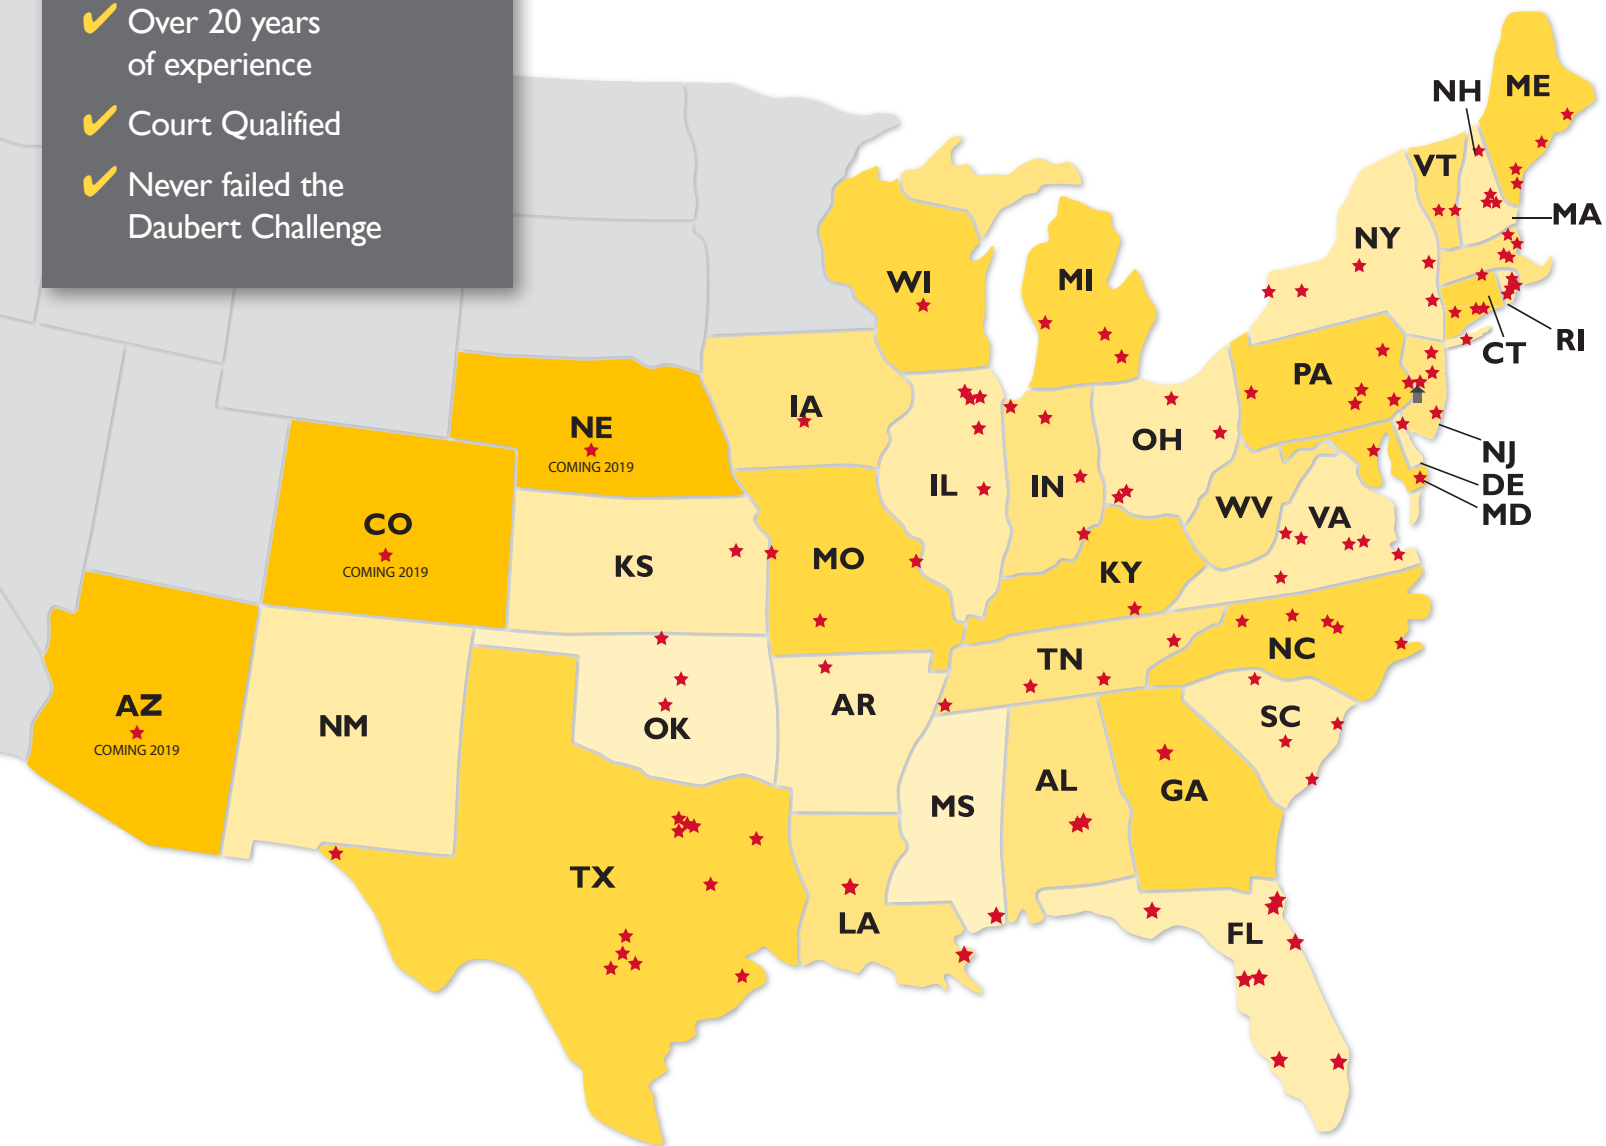

NEFCO

FIRE INVESTIGATIONS

The Origin & Cause Experts

Submit your assignment:

Call: (800) 675-8500

Email: services@nefco.net

Online: www.nefco.net

ORIGIN & CAUSE TEAM

- ✓ W2 Employees
- ✓ Over 20 years of experience
- ✓ Court Qualified
- ✓ Never failed the Daubert Challenge

★ Indicates NEFCO Investigator Location